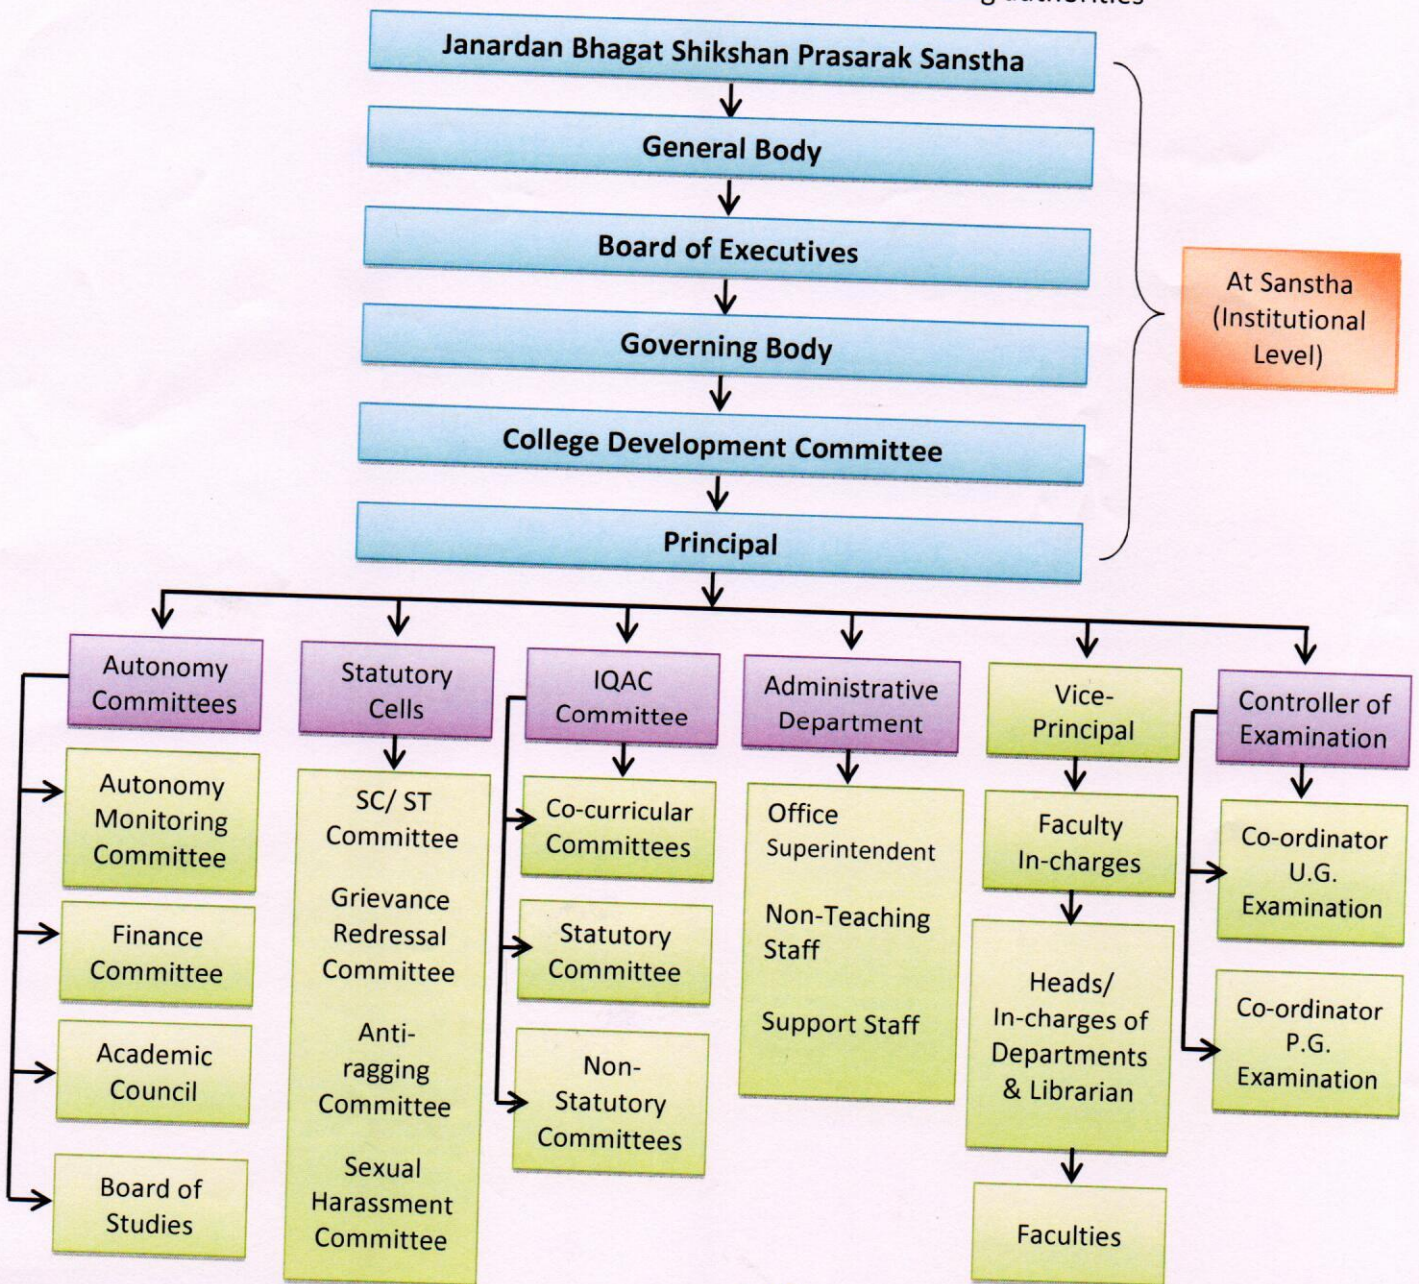

# Changu Kana Thakur

**Arts, Commerce and Science College, New Panvel (Autonomous)**

Reaccredited 'A+' Grade by NAAC  
 'College with Potential for Excellence' Status Awarded by University Grants Commission  
 'Best College Award' by University of Mumbai

## ORGANOGRAM

The institution has a well-established organizational structure having academic and administrative bodies with advisory, executive and recommending authorities

At Sanstha  
 (Institutional Level)